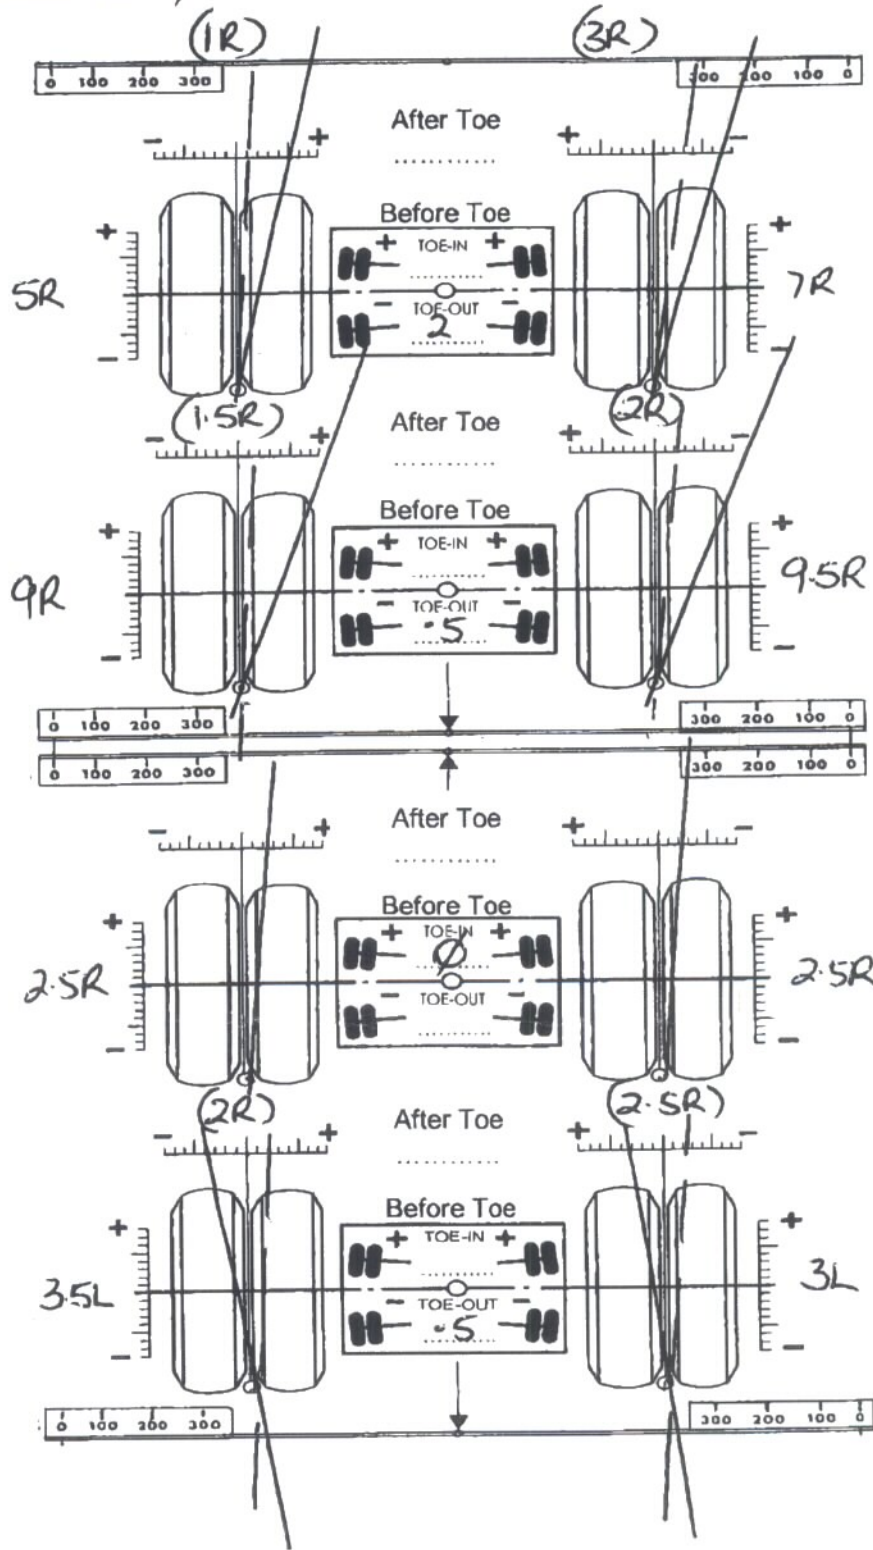

Camber	
Before	After
+0.18	+
-0.00	-

TYRE WEAR	
NEW	NEW

Camber	
Before	After
+0.17	+
-0.00	-

TYRE WEAR	
NEW	NEW

Camber	
Before	After
+0.15	+
-0.00	-

TYRE WEAR	
NEW	NEW

Camber	
Before	After
+0.15	+
-0.00	-

TYRE WEAR	
NEW	NEW