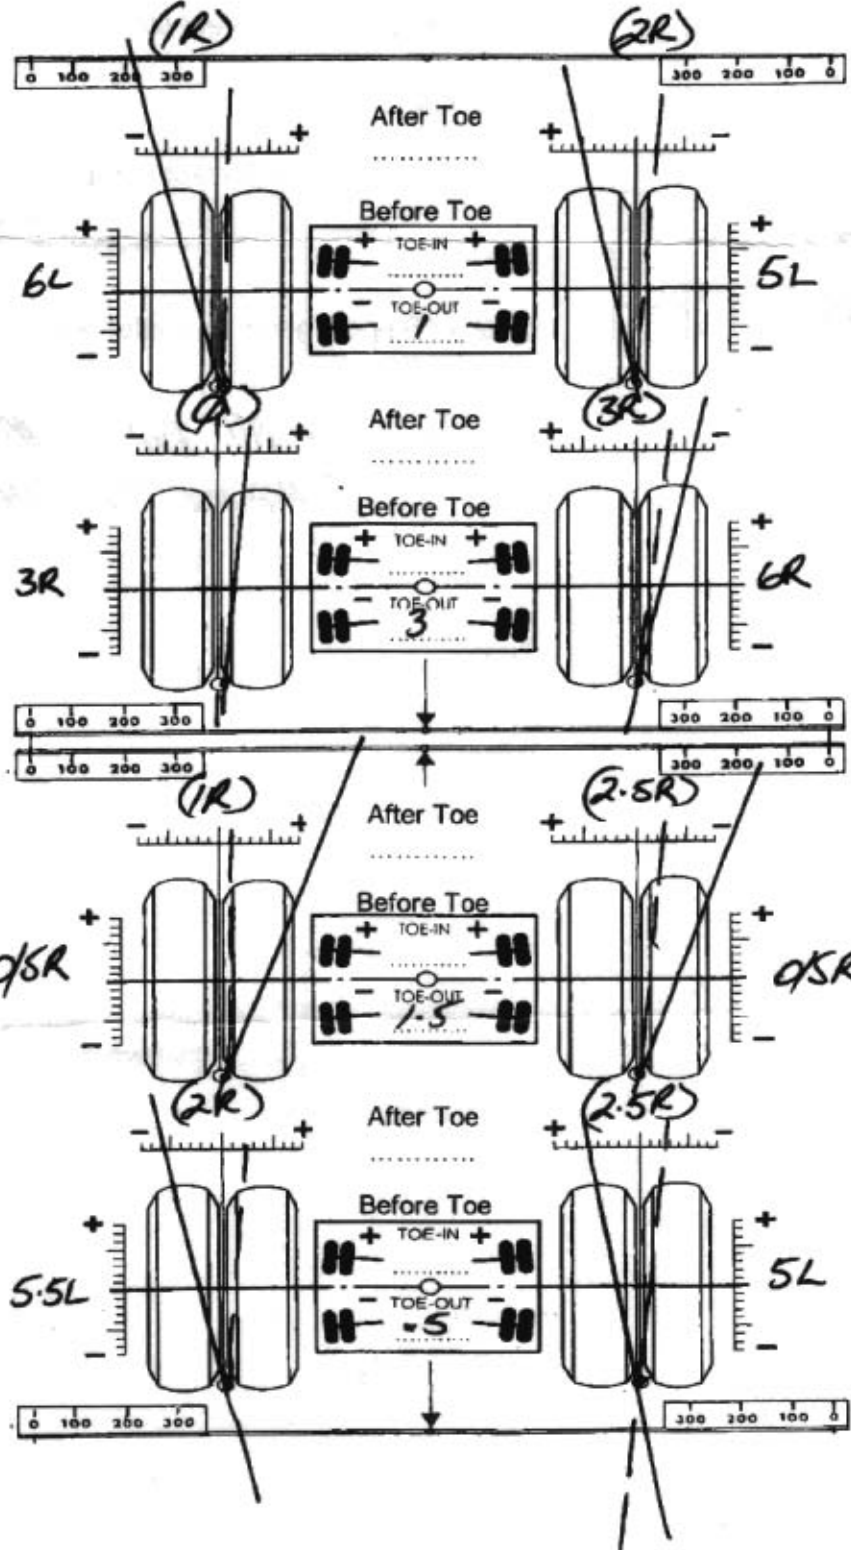

# TRUCK STEERING SERVICES (2006) LTD

JOBAM

NAME: DOMMETT TRAILERS JOB NO: 817 DATE: 16.9.10 SIGNED: RT

REG NO: NEW TYPE: 4 AXLE TRAILER KMS:        HUBO: 5

**Camber**

Before	After
0°10	+
TYRE WEAR	
NEW	NEW

**Camber**

Before	After
0°08	+
TYRE WEAR	
NEW	NEW

**Camber**

Before	After
0°06	+
TYRE WEAR	
NEW	NEW

**Camber**

Before	After
0°12	+
TYRE WEAR	
NEW	NEW

**Camber**

Before	After
0°18	+
TYRE WEAR	
NEW	NEW

**Camber**

Before	After
0°18	+
TYRE WEAR	
NEW	NEW

**Camber**

Before	After
0°25	+
TYRE WEAR	
NEW	NEW

**Camber**

Before	After
0°15	+
TYRE WEAR	
NEW	NEW