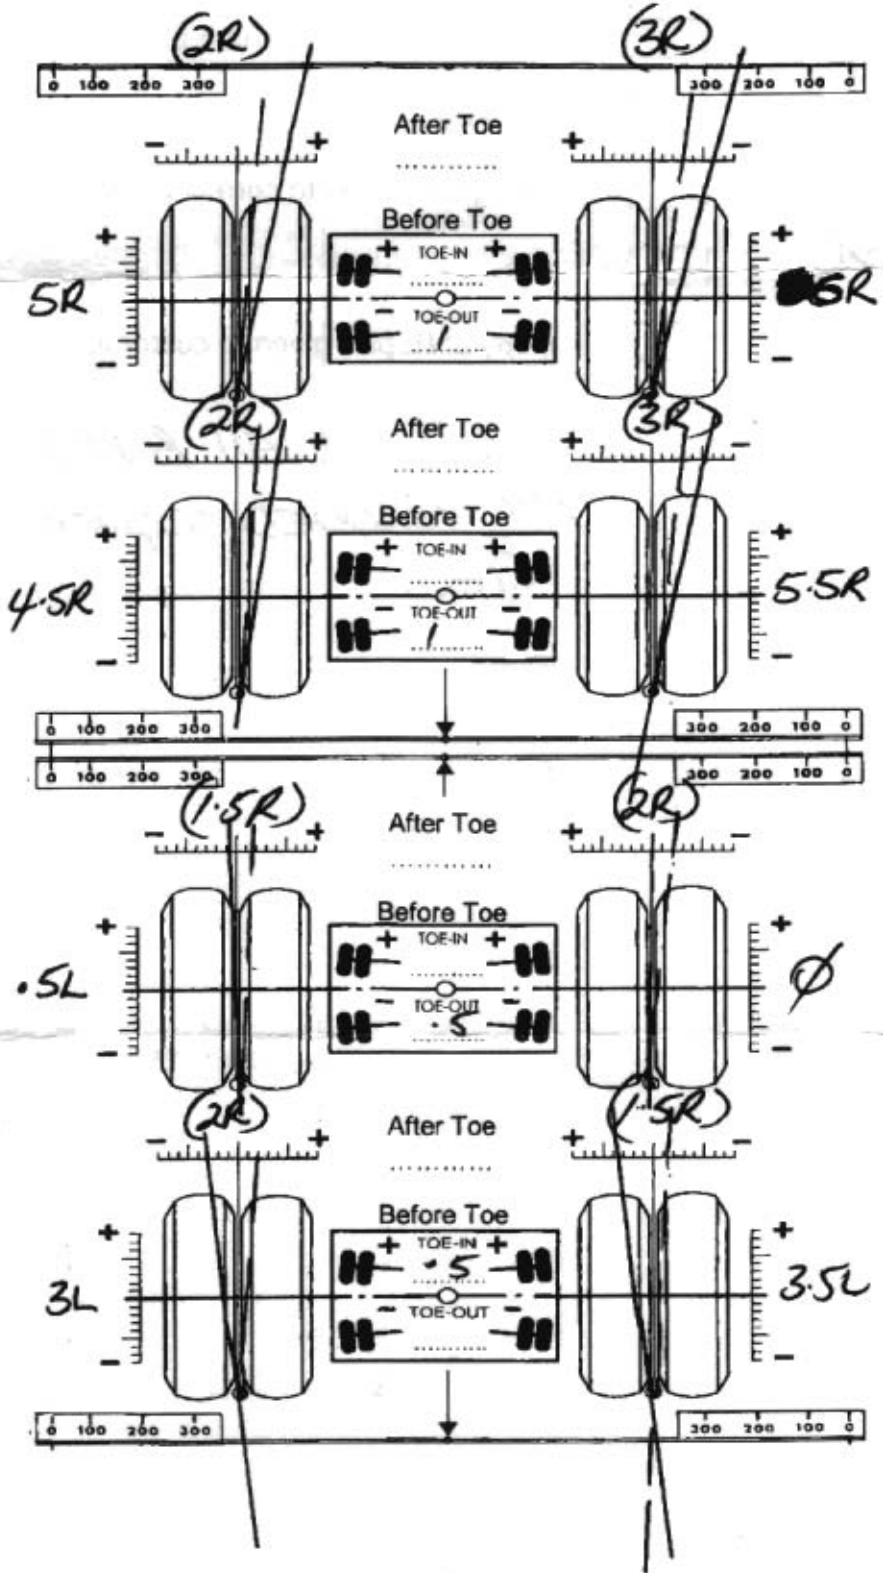

Job 3446

TRUCK STEERING SERVICES (2006) LTD

JOBAM

NAME: DOMETTS TRAILER JOB NO: 822 DATE: 20.9.10 SIGNED: RT

ORDER REG NO: 3446 TYPE: 4 AXIE TRAILER KMS: --- HUBO: ---

Camber

Before	After
ϕ 0:05	+
	-

TYRE WEAR

OUTER	/
-------	---

Camber

Before	After
+\phi	+\phi
-	-

TYRE WEAR

OUTER	/
-------	---

Camber

Before	After
ϕ 0:15	+\phi
	-

TYRE WEAR

EVEN	/
------	---

Camber

Before	After
ϕ 0:10	+\phi
	-

TYRE WEAR

outer	/
-------	---

Camber

Before	After
ϕ 0:03	+\phi
	-

TYRE WEAR

/	OUTER
---	-------

Camber

Before	After
ϕ 0:12	+\phi
	-

TYRE WEAR

/	EVEN
---	------