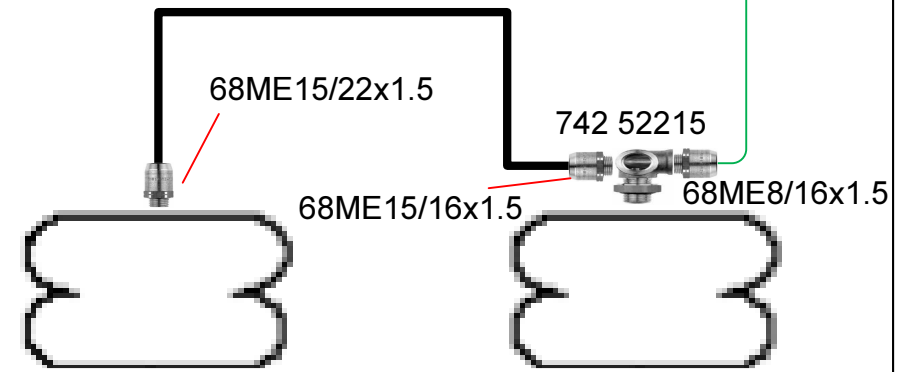

ITEM	QTY.	PART NO.	DESCRIPTION	ITEM	QTY.	PART NO.	DESCRIPTION	PIPING LEGEND:
1	1	452 804 001 0	Wabco Duo-Matic coupling	9				3/8" Rubber
2	2	432 500 020 0	Wabco control line filter	10				3/8" Rubber
3	1	480 207 001 0	Wabco EBS 3 rd modulator	11				1/2" Rubber
4	1	971 002 900 0	Wabco PREV	12				15mm Nylon
5	1	480 102 ... 0	Wabco TEBS - E (premium)					12mm Nylon
6	3	12113P	46 Ltr Air tank					8mm Nylon
7	4	2430GC**	TSE Spring brake chamber	**	4	1416GC	TSE disc option	8mm Nylon
8	4	24S**	TSE Service brake chamber	**	4	14S	TSE disc option	8mm Nylon

ITEM	QTY.	PART NO.	DESCRIPTION
1			
2			
3			
4			
5			
6			
7			
8			

SIZE	SPEC REFERENCE	KIT NUMBER	DATE
A4	SR00001		28.05.10
SCALE	Not to scale	JOHN HIRST	3/3

PIPING LEGEND:

	3/8" Rubber
	3/8" Rubber
	1/2" Rubber
	15mm Nylon
	12mm Nylon
	8mm Nylon
	8mm Nylon
	8mm Nylon