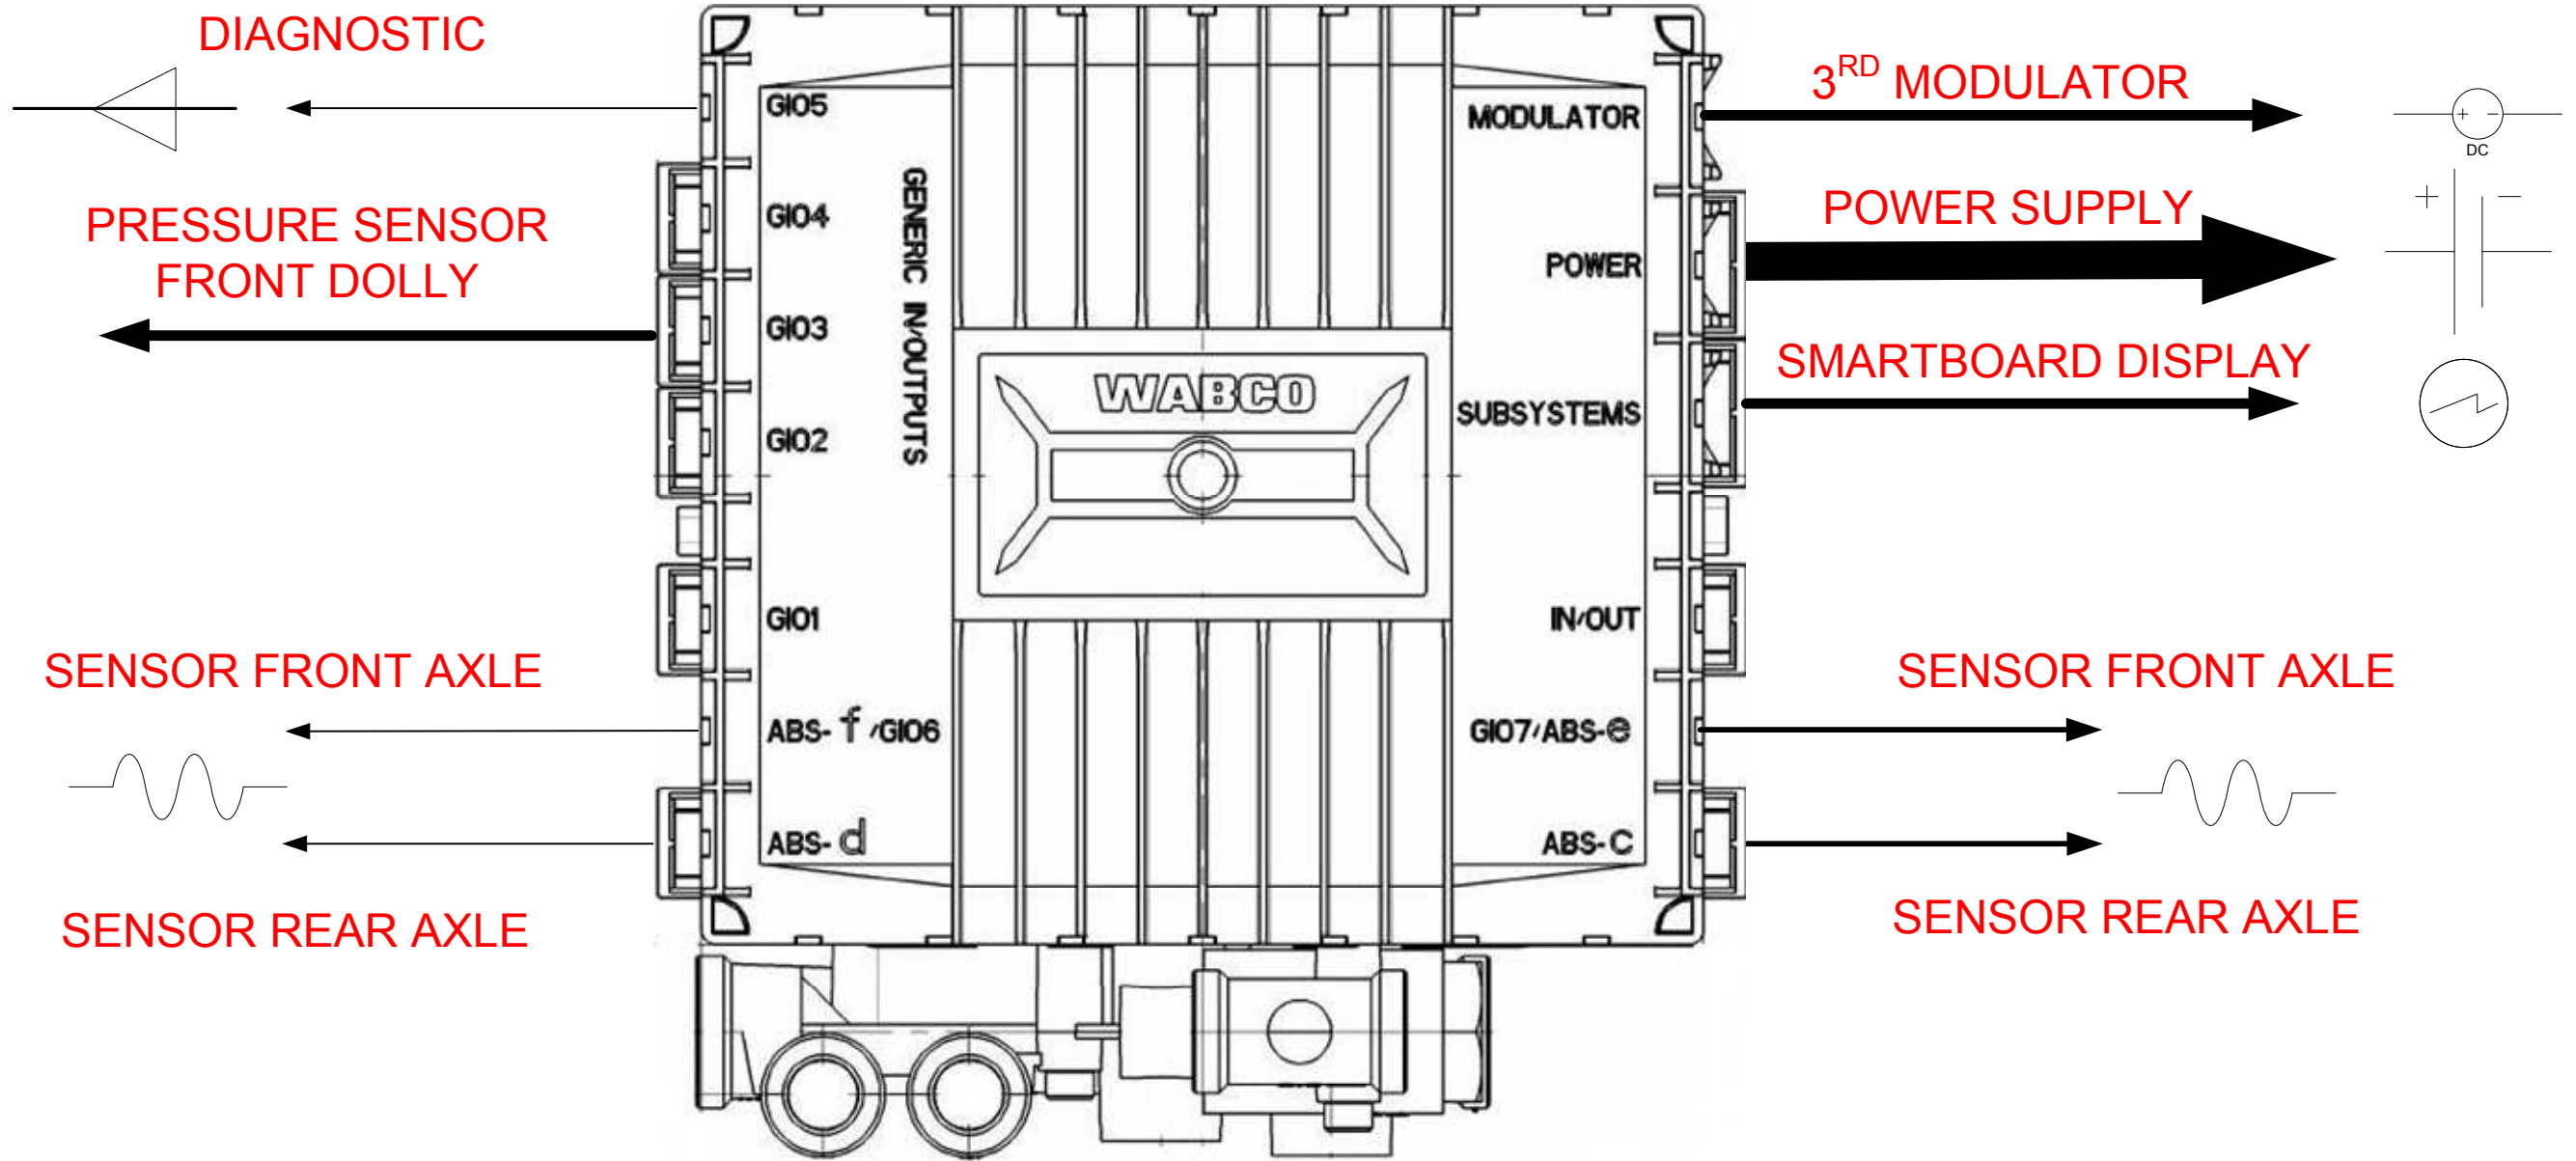

THE INSTALLATION POSITION OF THE FITTINGS IN THE AIR BAG IS FOR DEMONSTRATION PURPOSES ONLY. THE TRAILER MANUFACTURER CAN ALTER THE POSITION TO SUIT TRAILER / SUSPENSION DESIGN.

AS PER REAR HCV

68ME8/4N

ITEM	QTY.	PART NO.	DESCRIPTION
1			
2			
3			
4			
5			
6			
7			
8			

SIZE	SPEC REFERENCE	KIT NUMBER	DATE
A4	SR00001		28.05.10
SCALE	Not to scale	JOHN HIRST	3/3

PIPING LEGEND:

	3/8" Rubber
	3/8" Rubber
	1/2" Rubber
	15mm Nylon
	12mm Nylon
	8mm Nylon
	8mm Nylon
	8mm Nylon