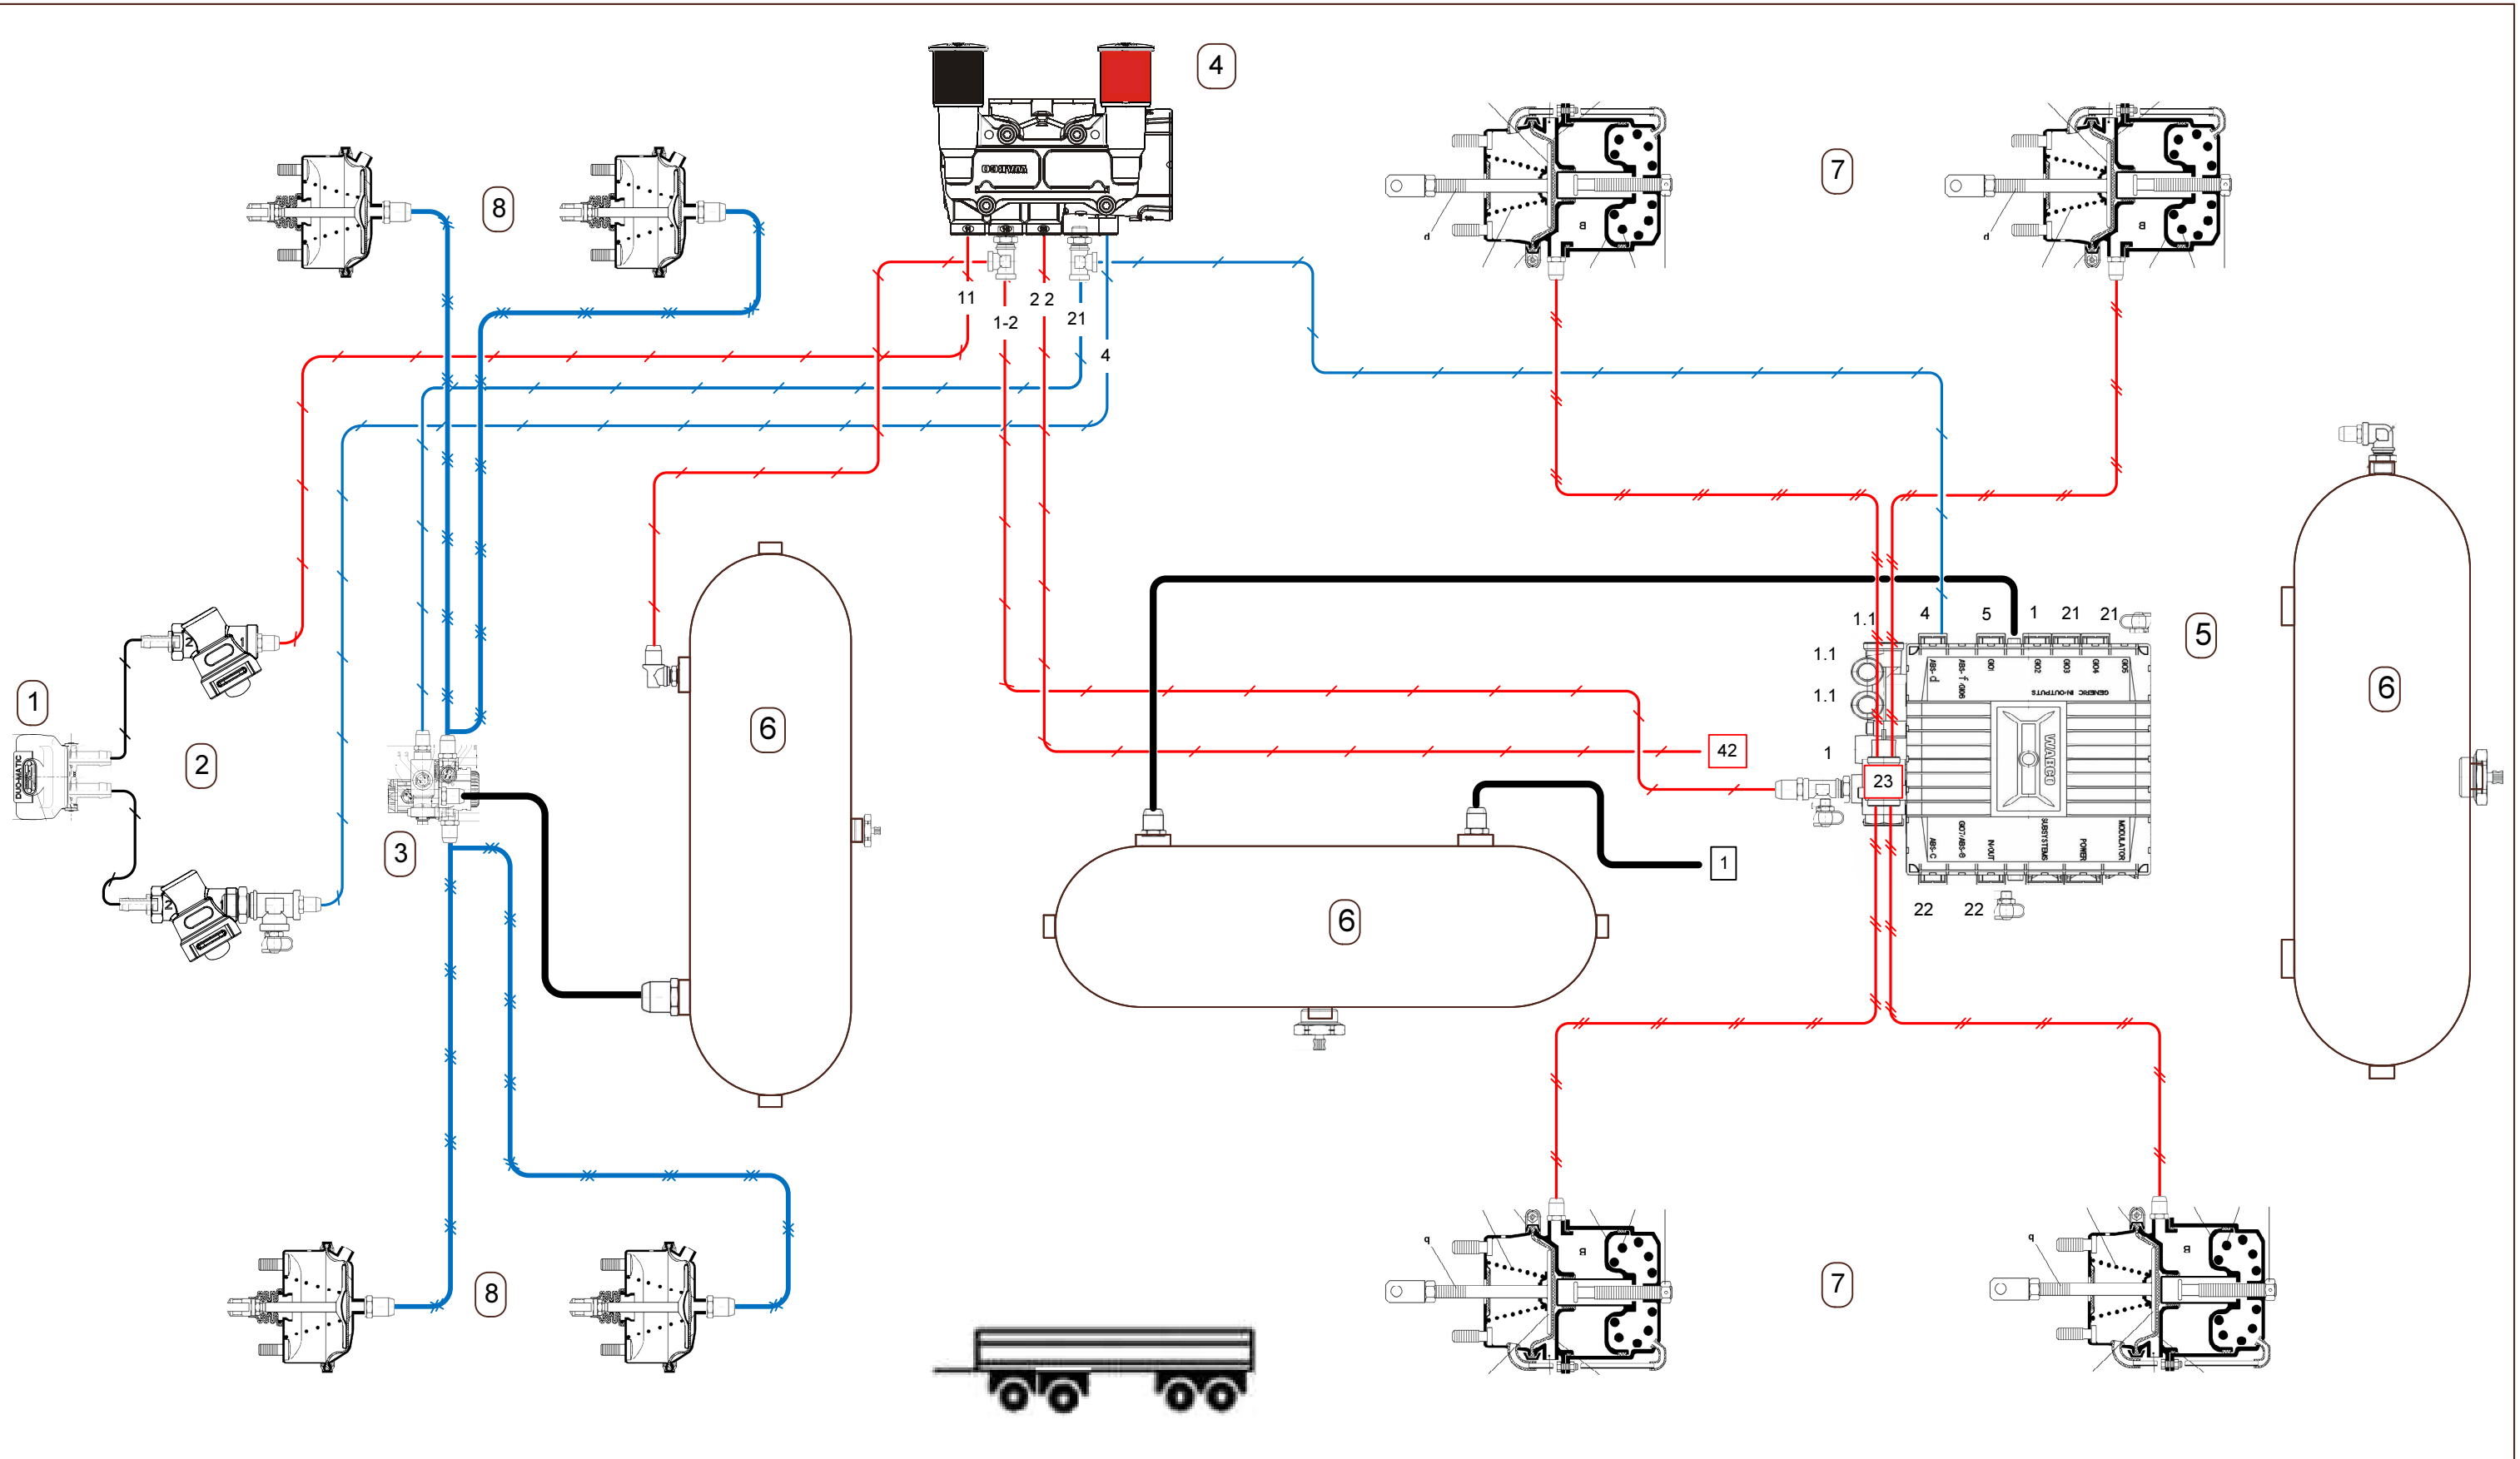

Transpecs
QUALITY ON THE MOVE

WABCO
Copyright Transpecs 2010
All rights reserved

DOMETT T&T			
4 Axle Full Trailer			
ITEM	DRAWING NUMBER	ASSY/KIT NUMBER	DATE
	D3501	DOM4AXFULL/EBS	7/11/11
PAGE NO:	1/3	E & OE	J HIRST

ITEM	QTY.	PART NO.	DESCRIPTION	ITEM	QTY.	PART NO.	DESCRIPTION
1	1	452 804 001 0	Wabco Duo-Matic coupling	9			
2	2	432 500 020 0	Wabco control line filter	10			
3	1	480 207 001 0	Wabco EBS 3 rd modulator	11			
4	1	971 002 900 0	Wabco PREV	12			
5	1	480 102 ... 0	Wabco TEBS - E (premium)				
6	3	12113P	46 Ltr Air tank				
7	4	2430GC**	TSE Spring brake chamber	**	4	1416GC	TSE disc option
8	4	24S**	TSE Service brake chamber	**	4	14S	TSE disc option

PIPING LEGEND:	
	3/8" Rubber
	3/8" Rubber
	1/2" Rubber
	15mm Nylon
	12mm Nylon
	8mm Nylon
	8mm Nylon
	8mm Nylon

DOMETT T&T			
4 Axle Full Trailer			
ITEM	DRAWING NUMBER	ASSY/KIT NUMBER	DATE
	D3501	DOM4AXFULL/EBS	7/11/11
PAGE NO:	2/3	E & OE	J HIRST

ITEM	QTY.	PART NO.	DESCRIPTION	ITEM	QTY.	PART NO.	DESCRIPTION	PIPING LEGEND:
1	1	452 804 001 0	Wabco Duo-Matic coupling	9				3/8" Rubber
2	2	432 500 020 0	Wabco control line filter	10				3/8" Rubber
3	1	480 207 001 0	Wabco EBS 3 rd modulator	11				1/2" Rubber
4	1	971 002 900 0	Wabco PREV	12				15mm Nylon
5	1	480 102 ... 0	Wabco TEBS - E (premium)					12mm Nylon
6	3	12113P	46 Ltr Air tank					8mm Nylon
7	4	2430GC**	TSE Spring brake chamber	**	4	1416GC	TSE disc option	8mm Nylon
8	4	24S**	TSE Service brake chamber	**	4	14S	TSE disc option	8mm Nylon