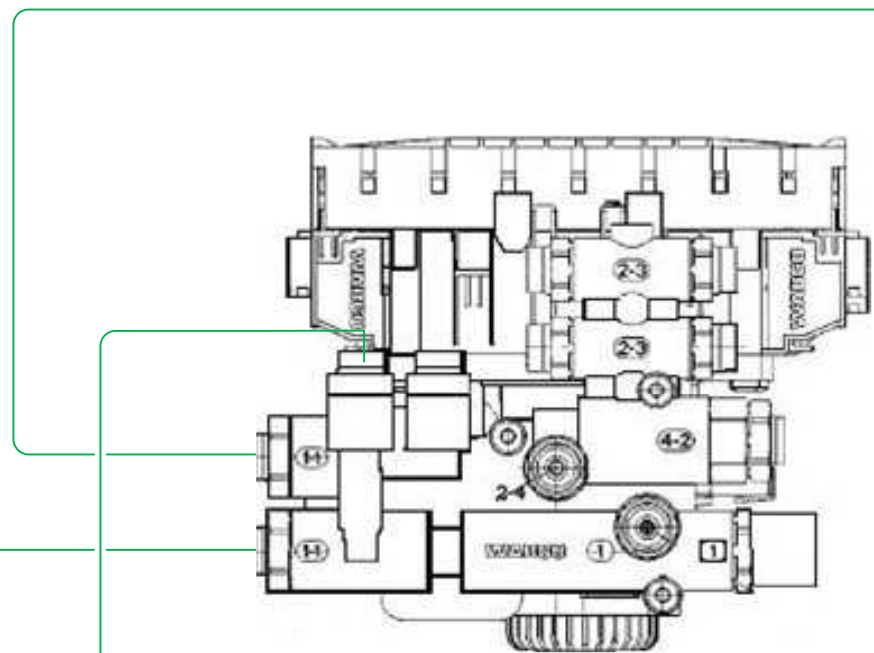

AS PER REAR HCV

68ME8/4N