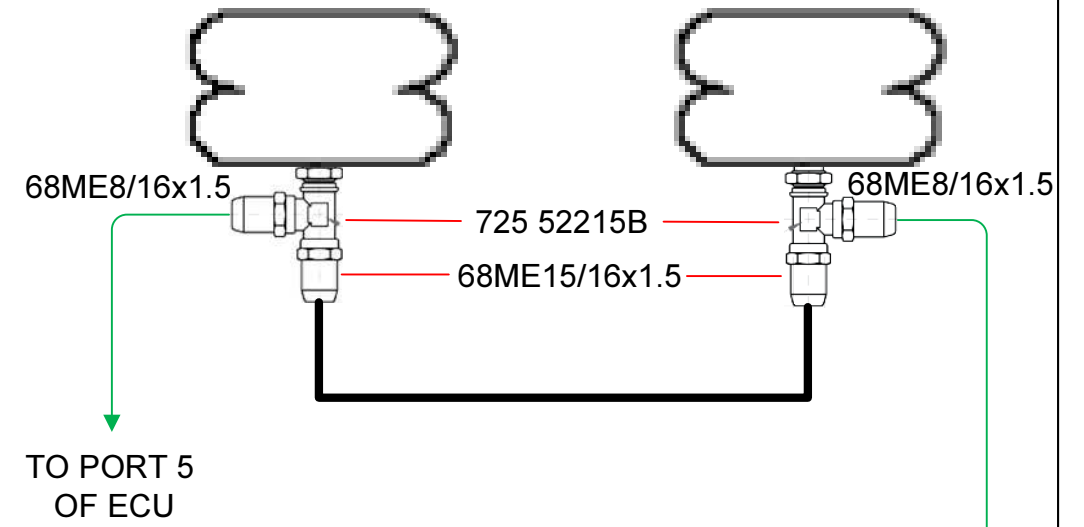

THE INSTALLATION POSITION OF THE FITTINGS IN THE AIR BAG IS FOR DEMONSTRATION PURPOSES ONLY. THE TRAILER MANUFACTURER CAN ALTER THE POSITION TO SUIT TRAILER / SUSPENSION DESIGN.