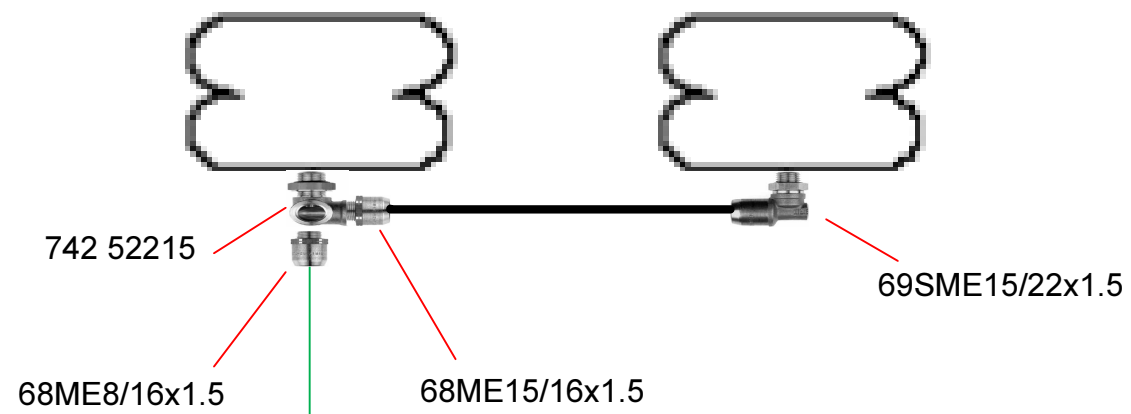

THE INSTALLATION POSITION OF THE FITTINGS IN THE AIR BAG IS FOR DEMONSTRATION PURPOSES ONLY. THE TRAILER MANUFACTURER CAN ALTER THE POSITION TO SUIT TRAILER / SUSPENSION DESIGN.