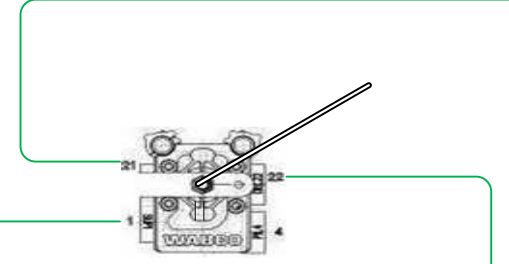

AS PER REAR HCV

68ME8/4N