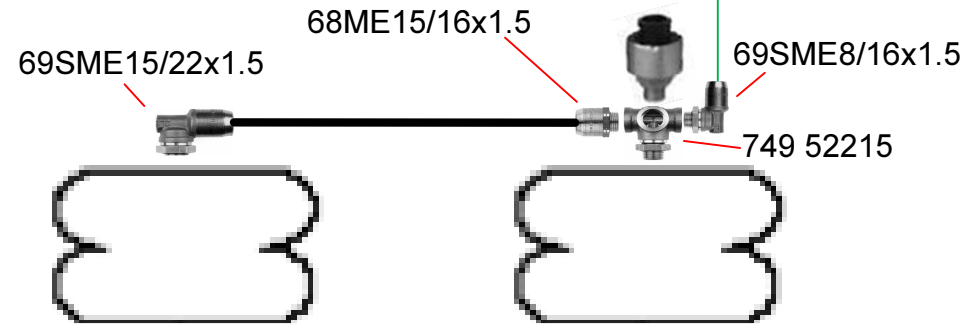

ITEM	QTY.	PART NO.	DESCRIPTION	ITEM	QTY.	PART NO.	DESCRIPTION	PIPING LEGEND:
1	1	452 804 001 0	Wabco Duo-Matic coupling	9				3/8" Rubber
2	2	432 500 020 0	Wabco control line filter	10				3/8" Rubber
3	1	480 207 001 0	Wabco EBS 3 rd modulator	11				1/2" Rubber
4	1	971 002 900 0	Wabco PREV	12				15mm Nylon
5	1	480 102 ... 0	Wabco TEBS - E (premium)					12mm Nylon
6	3	12113P	46 Ltr Air tank					8mm Nylon
7	4	2430GC**	TSE Spring brake chamber	**	4	1416GC	TSE disc option	8mm Nylon
8	4	24S**	TSE Service brake chamber	**	4	14S	TSE disc option	8mm Nylon

ITEM	QTY.	PART NO.	DESCRIPTION
1			
2			
3			
4			
5			
6			
7			
8			

SIZE	SPEC REFERENCE	KIT NUMBER	DATE
A4	SR00001		28.05.10
SCALE	Not to scale	JOHN HIRST	3/3

PIPING LEGEND:

	3/8" Rubber
	3/8" Rubber
	1/2" Rubber
	15mm Nylon
	12mm Nylon
	8mm Nylon
	8mm Nylon
	8mm Nylon