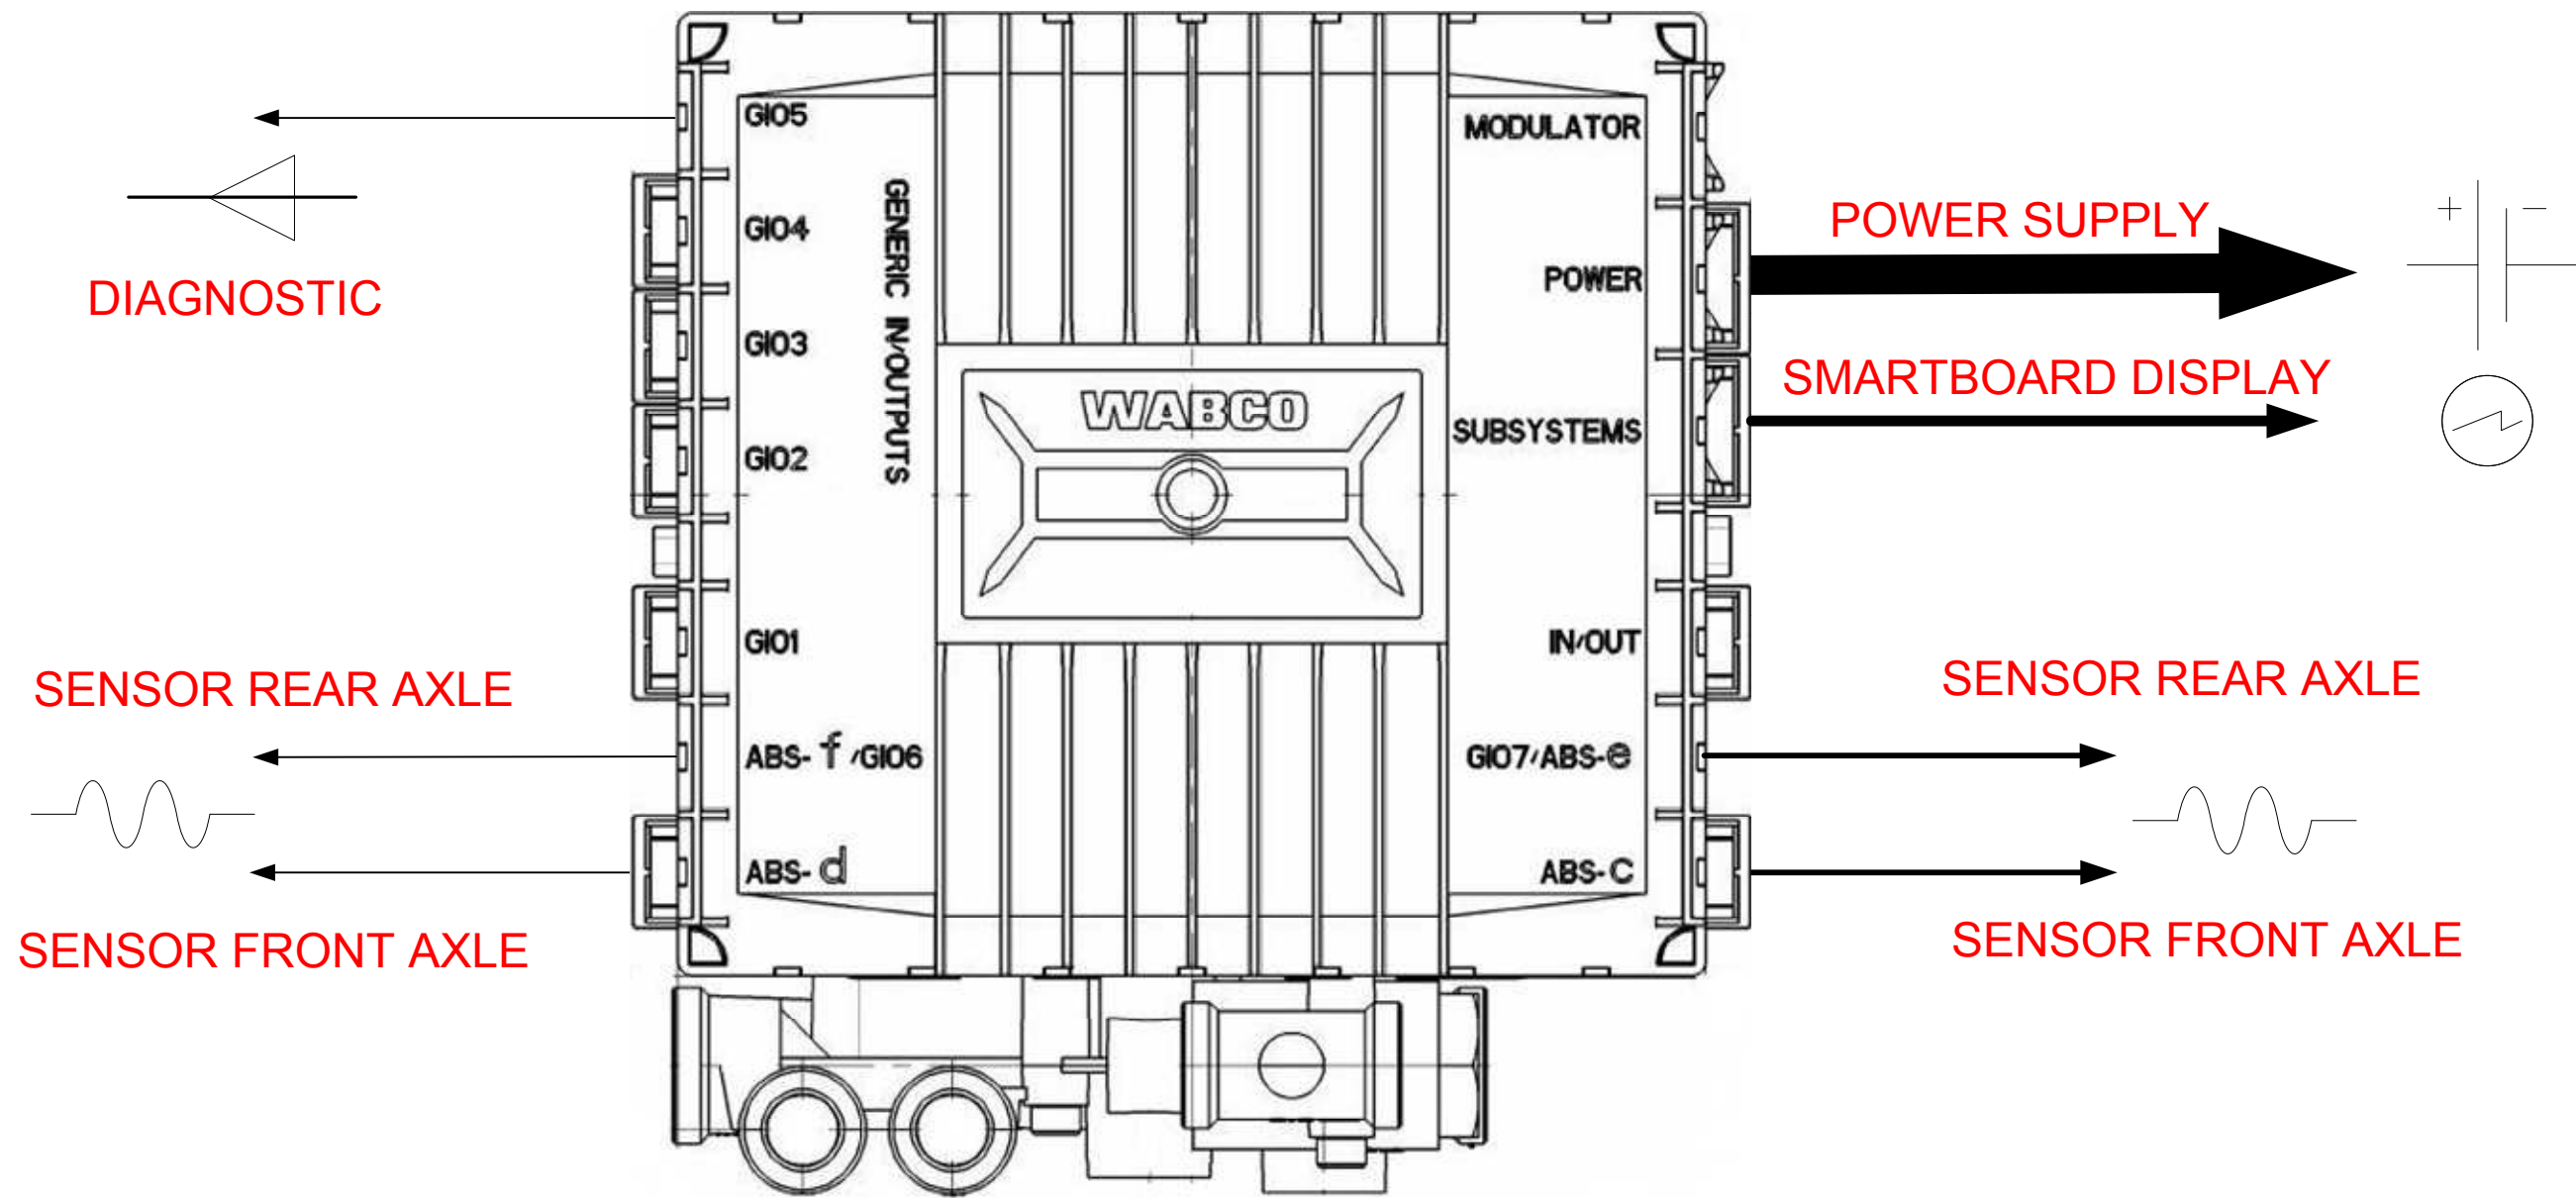

DOMETT T&T
EBS KIT 3A SEMI DISC
 (with air suspension tank)

SIZE	SPEC REFERENCE	KIT NUMBER	REV
A4	1009	DOM3AXSEMI/BTR/D/EBS	1
PAGE	1/	E & OE	

ITEM	QTY.	PART NO.	DESCRIPTION
1	1	452 802 000 S	Wabco Duo-matic Semtra
2	2	432 500 020 0	Wabco line filter
3	1	1211/2C	Twin compartment tank 20/25 Ltr
4	1	971 002 900 0	Wabco PREV
5	1	480 102 034 0	Wabco EBS ecu
6	1	12593P	50 Ltr air tank
7	4	1424	BPW SPRING BRAKE CHAMBER
8	2	14	BPW SERVICE BRAKE CHAMBER

ITEM	QTY.	PART NO.	DESCRIPTION
9			
10			
11			
12			

PIPING LEGEND:	
	3/8" Rubber
	3/8" Rubber
	1/2" Rubber
	15mm Nylon
	12mm Nylon
	8mm Nylon
	8mm Nylon
	8mm Nylon

ITEM		QTY.	PART NO.	DESCRIPTION	ITEM	QTY.	PART NO.	DESCRIPTION	PIPING LEGEND:
1	1	452 802 000 S	Wabco Duo-matic Semtra	9				3/8" Rubber	
2	2	432 500 020 0	Wabco line filter	10				3/8" Rubber	
3	1	1211/2C	Twin compartment tank 20/25 Ltr	11				1/2" Rubber	
4	1	971 002 900 0	Wabco PREV	12				15mm Nylon	
5	1	480 102 ... 0	Wabco EBS ecu					12mm Nylon	
6	1	12113P	46 Ltr air tank					8mm Nylon	
7	4	1424	BPW SPRING BRAKE CHAMBER					8mm Nylon	
8	2	14	BPW SERVICE BRAKE CHAMBER					8mm Nylon	

DOMETT T&T
EBS KIT 3A SEMI DISC
 (with air suspension tank)

SIZE	SPEC REFERENCE	KIT NUMBER	REV
A4	1009	DOM3AXSEMI/BTR/D/EBS	1
PAGE	1/	E & OE	

SEMI TRAILERS ELECTRICAL ASSIGNMENT

	SIZE A4	SPEC REFERENCE SR00001	KIT NUMBER	REV 1
WITH PREV & EBS-E + RSS	SCALE	Not to scale	JOHN HIRST	1 OF 1