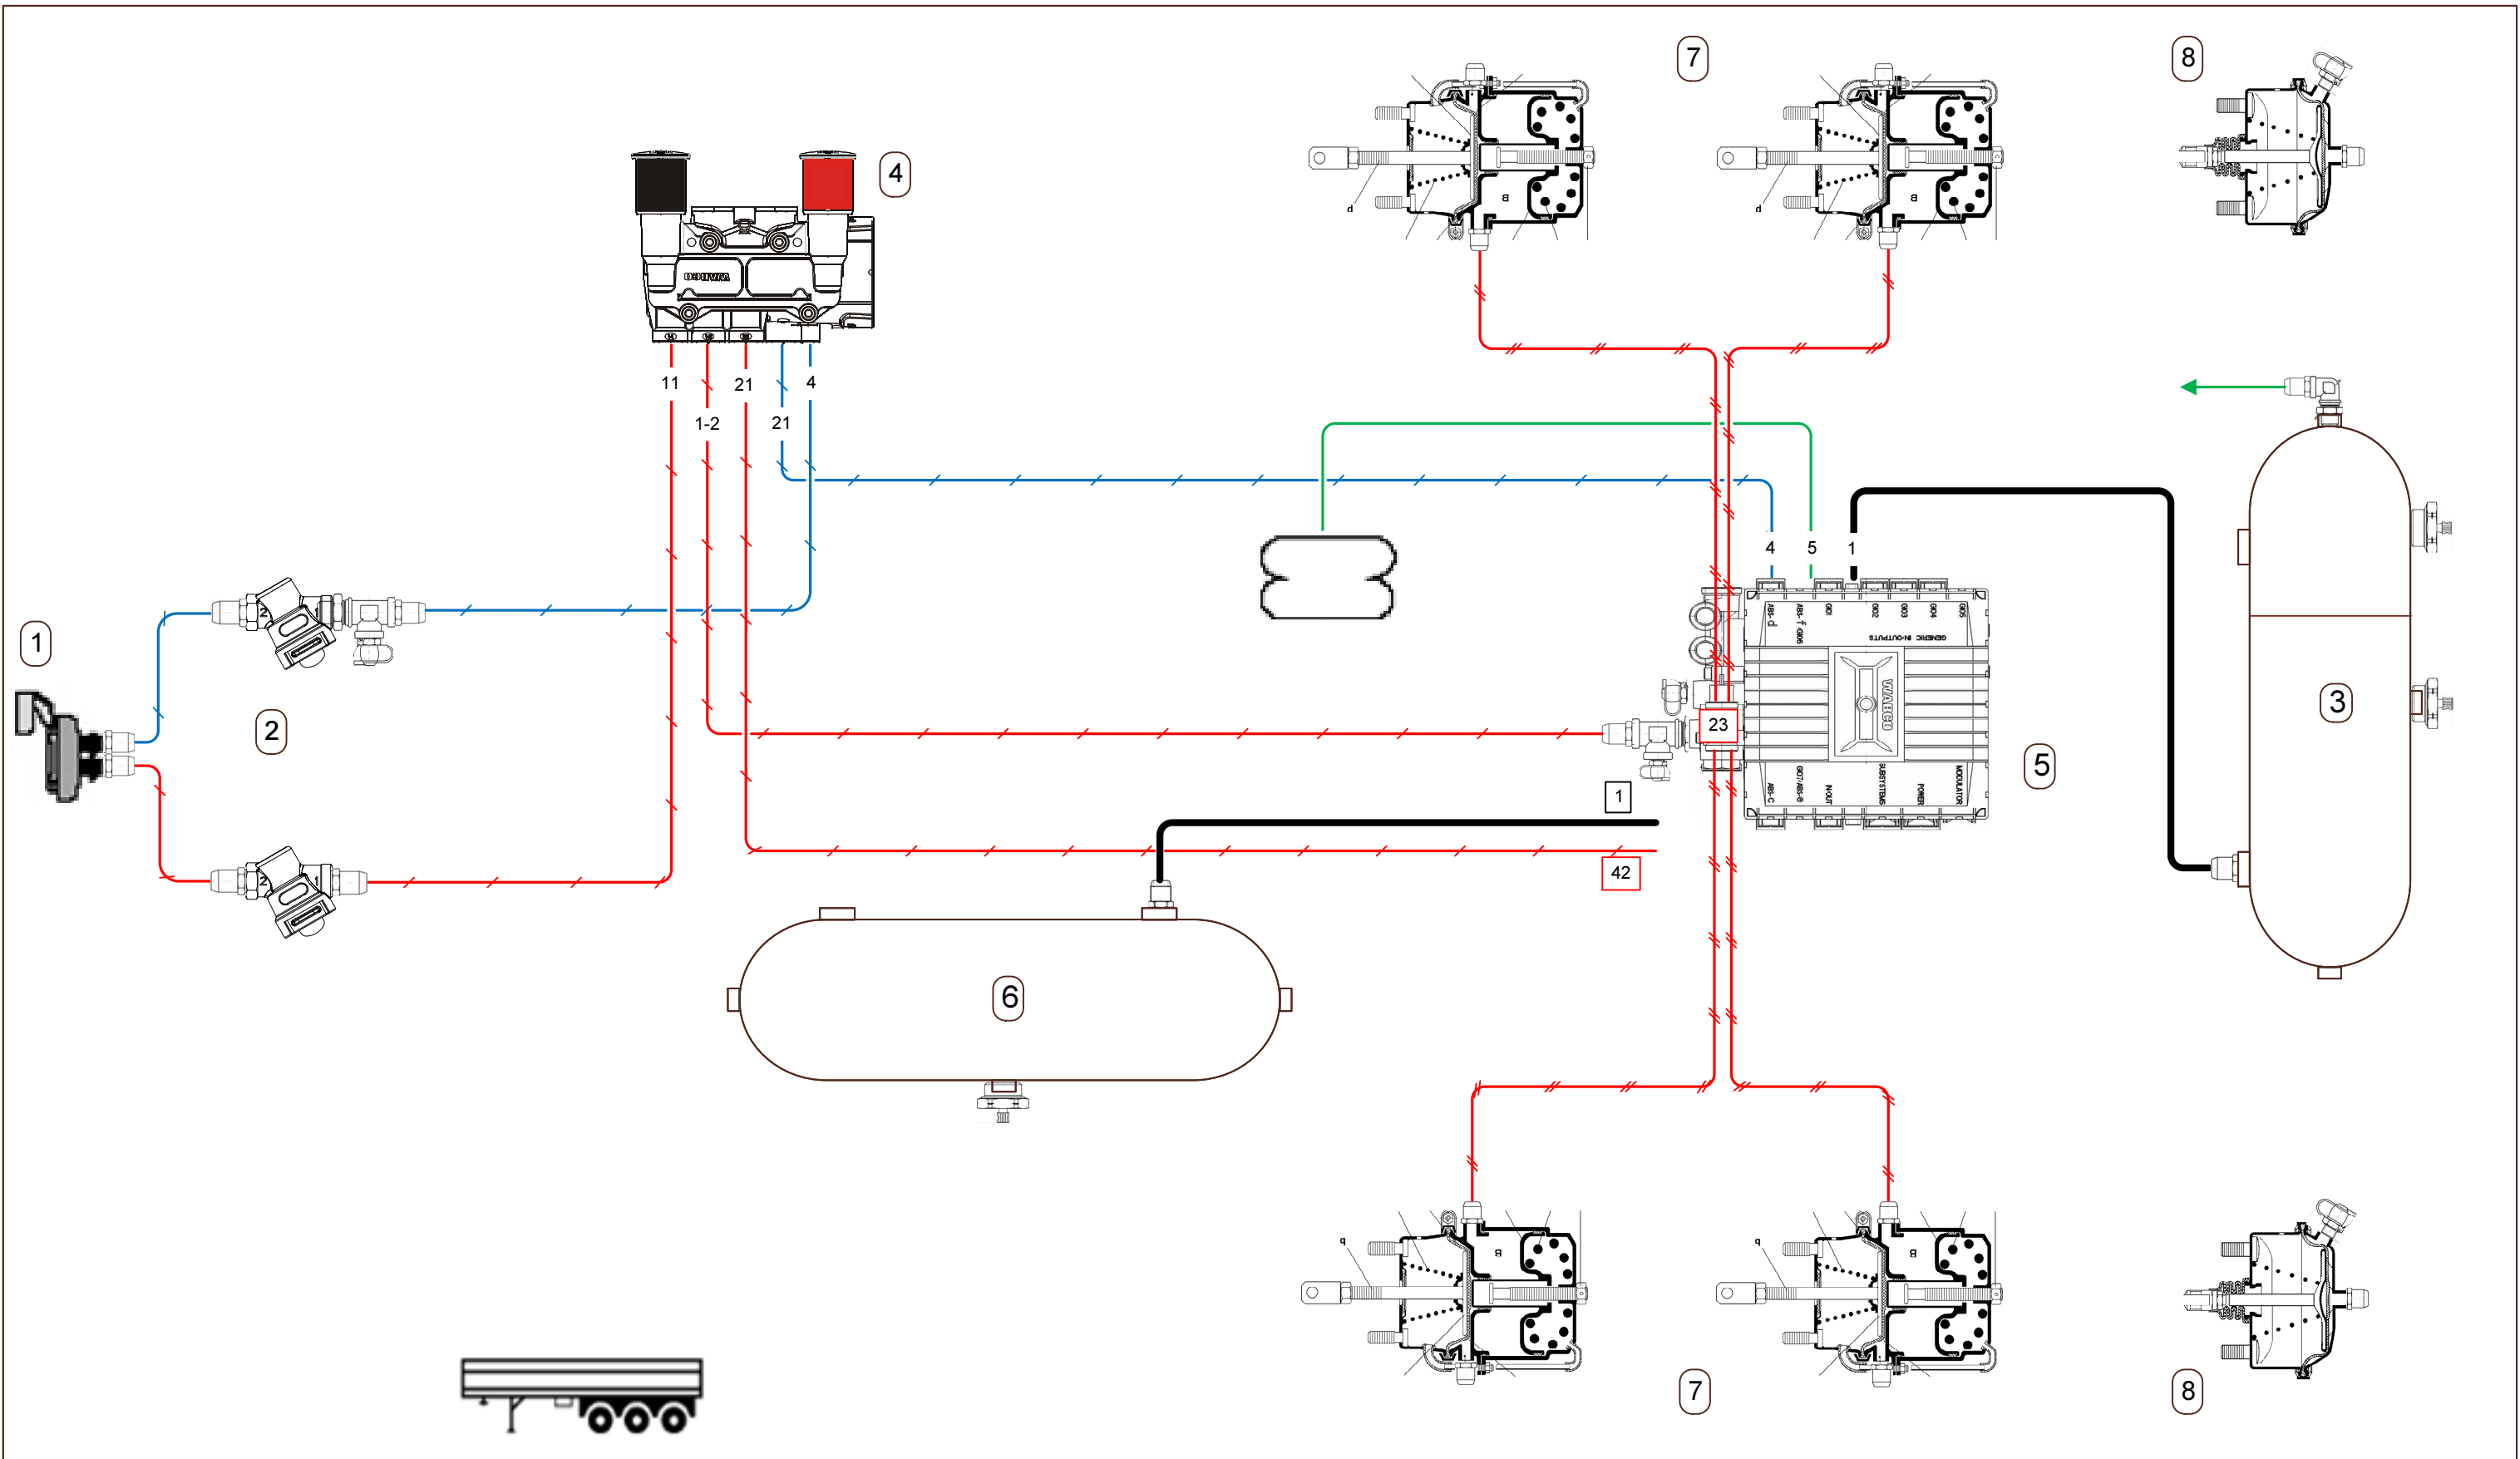

DOMETT T&T
EBS KIT 3A SEMI DISC
 (with air suspension tank)

SIZE	SPEC REFERENCE	KIT NUMBER	REV
A4	1009	DOM3AXSEMI/BTR/D/EBS	1
PAGE	1/	E & OE	

ITEM	QTY.	PART NO.	DESCRIPTION
1	1	452 802 000 S	Wabco Duo-matic Semtra
2	2	432 500 020 0	Wabco line filter
3	1	1211/2C	Twin compartment tank 20/25 Ltr
4	1	971 002 900 0	Wabco PREV
5	1	480 102 034 0	Wabco EBS ecu
6	1	12593P	50 Ltr air tank
7	4	1424	BPW SPRING BRAKE CHAMBER
8	2	14	BPW SERVICE BRAKE CHAMBER

ITEM	QTY.	PART NO.	DESCRIPTION
9			
10			
11			
12			

PIPING LEGEND:	
	3/8" Rubber
	3/8" Rubber
	1/2" Rubber
	15mm Nylon
	12mm Nylon
	8mm Nylon
	8mm Nylon
	8mm Nylon

ITEM		QTY.	PART NO.	DESCRIPTION	ITEM	QTY.	PART NO.	DESCRIPTION	PIPING LEGEND:
1	1	452 802 000 S	Wabco Duo-matic Semtra	9				3/8" Rubber	
2	2	432 500 020 0	Wabco line filter	10				3/8" Rubber	
3	1	1211/2C	Twin compartment tank 20/25 Ltr	11				1/2" Rubber	
4	1	971 002 900 0	Wabco PREV	12				15mm Nylon	
5	1	480 102 ... 0	Wabco EBS ecu					12mm Nylon	
6	1	12113P	46 Ltr air tank					8mm Nylon	
7	4	1424	BPW SPRING BRAKE CHAMBER					8mm Nylon	
8	2	14	BPW SERVICE BRAKE CHAMBER					8mm Nylon	

DOMETT T&T
EBS KIT 3A SEMI DISC
 (with air suspension tank)

SIZE	SPEC REFERENCE	KIT NUMBER	REV
A4	1009	DOM3AXSEMI/BTR/D/EBS	1
PAGE	1/	E & OE	

SEMI TRAILERS ELECTRICAL ASSIGNMENT

	SIZE A4	SPEC REFERENCE SR00001	KIT NUMBER	REV 1
WITH PREV & EBS-E + RSS	SCALE	Not to scale	JOHN HIRST	1 OF 1